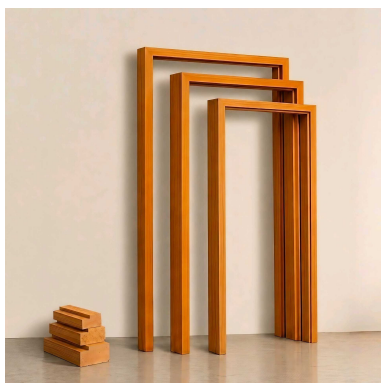

VERONI

WPC DOORS

MODERN STYLES, REDEFINED

*Where every door meets contemporary
and durable design.*

WPC Solid Door Frame
Wood
FR-001

[View Product](#)

WPC Solid Door panel
FR-002

[View Product](#)