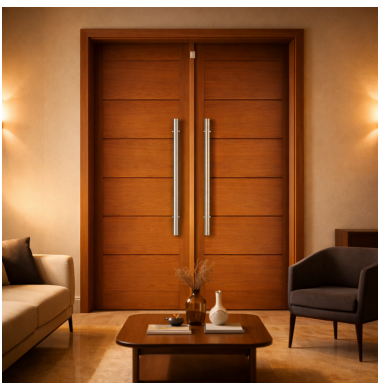

Grand Horizon Double Door Series

NPC-11

[View Product](#)