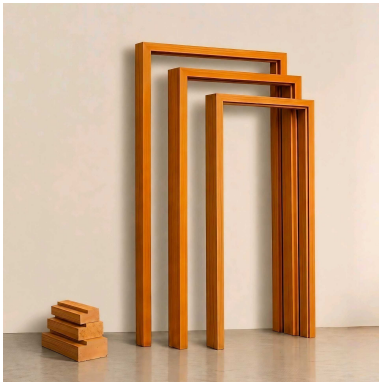

VERONI

WPC DOORS

MODERN STYLES, REDEFINED

*Where every door meets contemporary
and durable design.*

WPC Solid Door Frame
Wood
FR-001

[View Product](#)

WPC Solid Door panel
FR-002

[View Product](#)