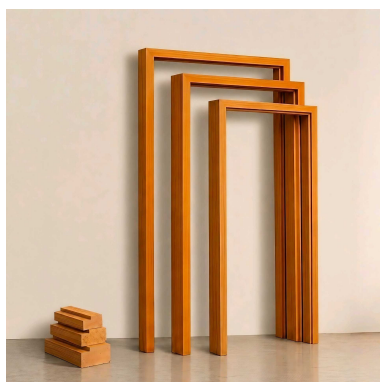

WPC Solid Door Frame Wood

FR-001

[View Product](#)